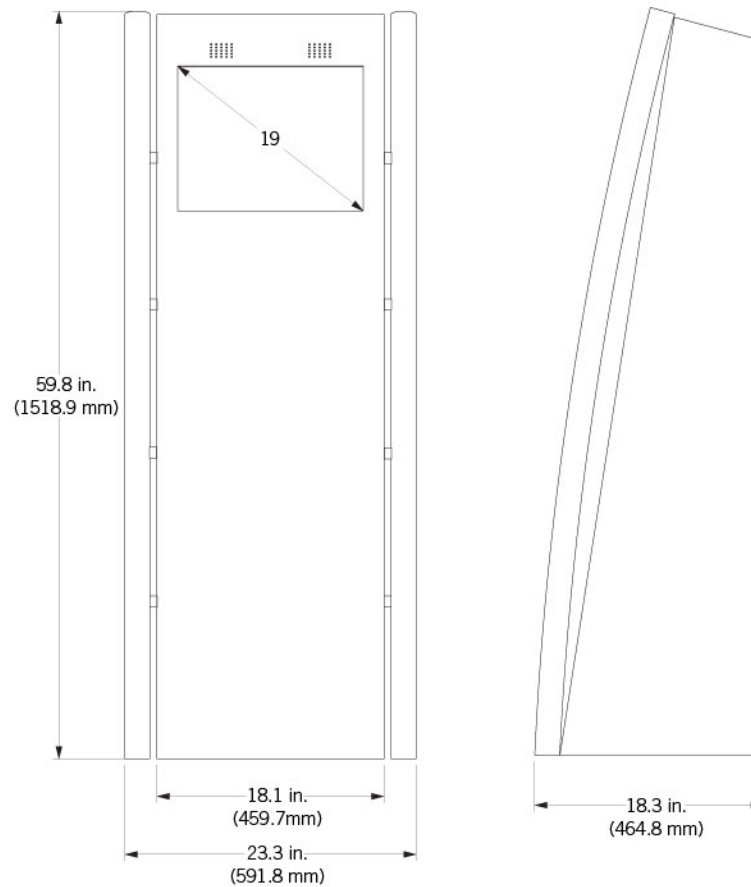

SLABB

**DESCRIPTION:**

The cutting edge Slabb X6 represents a breakthrough in kiosk technology. Its ultra modern design and an amazingly low price converge to allow all users to benefit from high-end kiosk technology without having to compromise quality or functionality. Display options include 19" LCD (standard) or 20" LCD (upgraded) displays. Add an additional overhead monitor for advertising or digital signage to create an eye catching experience.

DIMENSIONS:**SPECIFICATIONS:**

16 Gauge Mild and Stainless Steel Enclosure
 19" LCD Monitor (1280 X 1024 Max Resolution)
 Vandal Resistant Powder coat Finish
 Brushed Stainless Steel Poles with spacers
 Cooling Fan in base
 Steel Power Strip
 Large Access Doors with Tubular Locks/Keys
 Protective Glass (if no touchscreen used)
 ADA Compliant Design